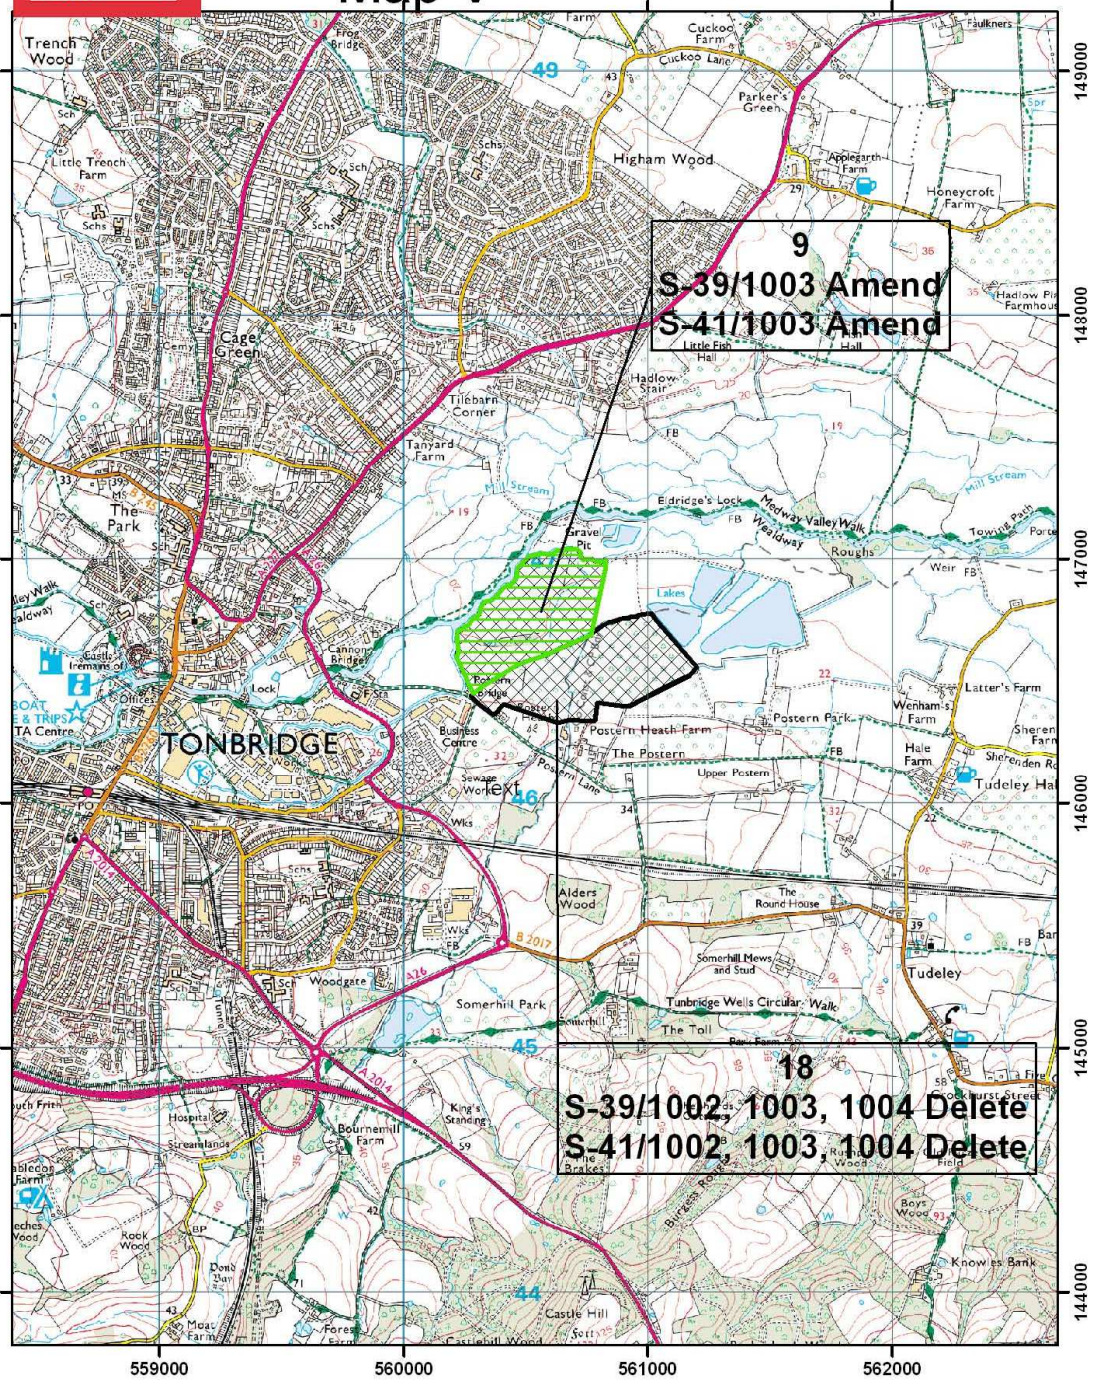

Site Allocation Representation Map V

1:25,000

Legend

- Amended Site Areas
- Proposals for deletion
- New Site Proposals
- Request to Reclassify

All maps are based upon Ordnance Survey material with the permission of Ordnance Survey on behalf of the Controller of Her Majesty's Stationery Office (C) Crown Copyright. Unauthorised reproduction infringes Crown Copyright and may lead to prosecution or civil proceedings. 100019238. 2006